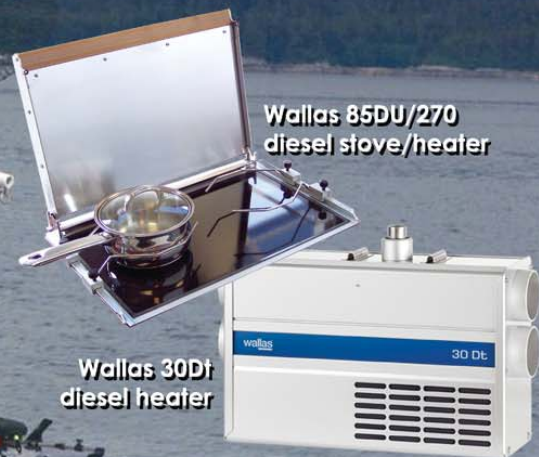

Norvelle Boats

Thank you, Norvelle Boats for selecting Wallas products for your heating and cooking systems. We appreciate your confidence in our products and support.

Norvelle 3210 Explorer FB

Norvelle Boats, from the Offshore, Explorer and Voyager series are available factory equipped with Wallas diesel stoves, heaters or stove/heaters. Advanced heating systems can include positive cabin air refreshment and window clearing features.

Wallas 85DU/270 diesel stove/heater

Wallas 30Di diesel heater